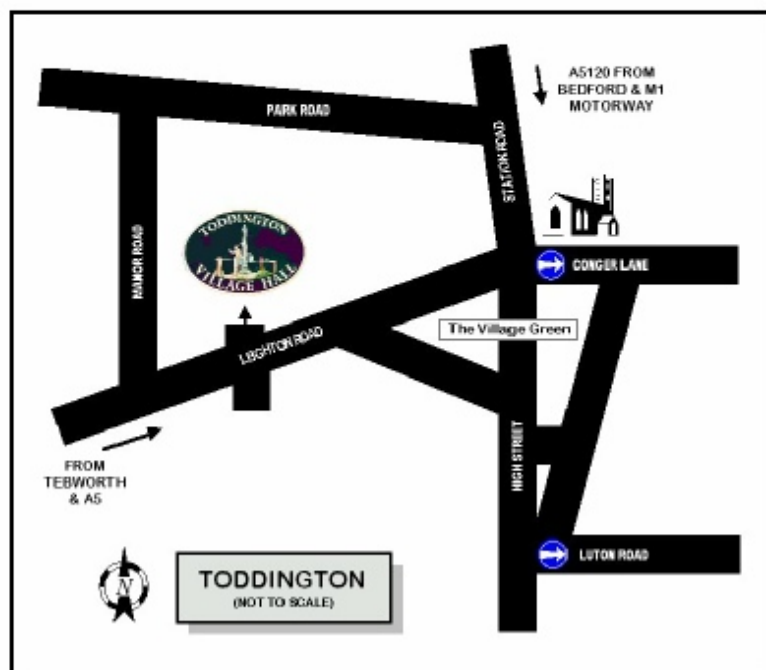

If travelling North on the M1

- At junction 12, take the A5120 exit to Flitwick/Amphill

0.3 mi

- Turn right onto Harlington Rd/B5120 (signs for Toddington/A5120)

i Continue to follow B5120

0.8 mi

- Turn right onto Market Square

335 ft

- Continue onto Leighton Rd

The Village Hall is on your right

The village of Toddington lies approximately one mile from Junction 12 of the M1 Motorway and three miles from the A5.

Toddington Village Hall stands on the north side of Leighton Road, close to the Village Green.

The Hall has parking facilities for 65 cars, including three disabled parking bays, with level or shallow ramped access to all entrances.